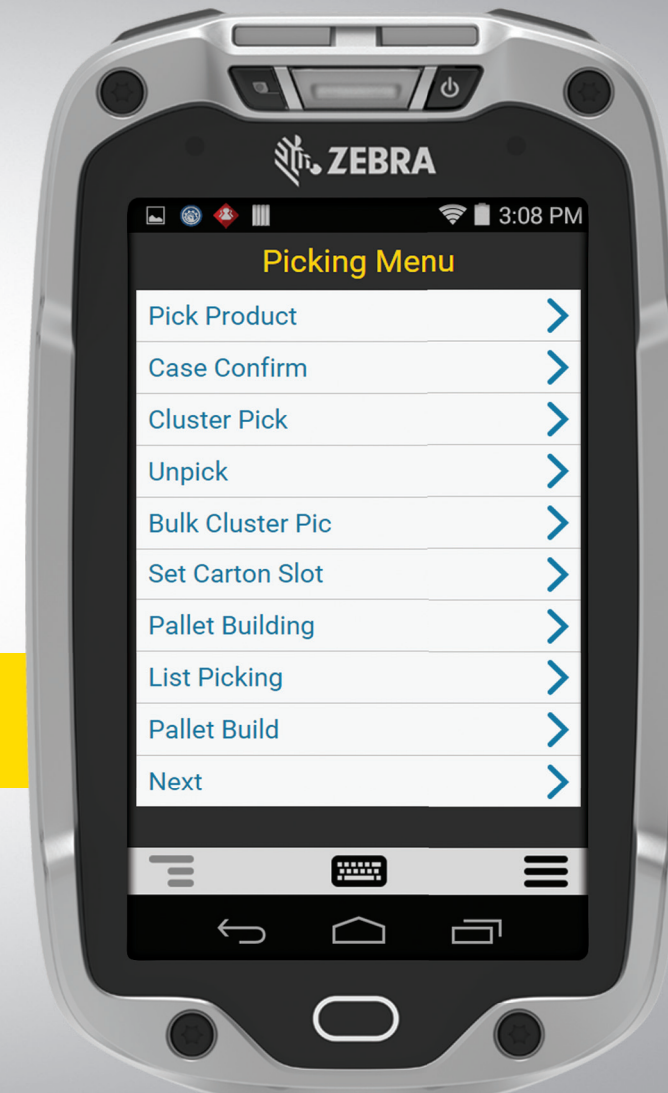

## NEW SCREEN & SCANNER

# SEE MOBILE COMPUTERS FROM A WHOLE NEW ANGLE.

Designed to face the user while scanning, the TC8000's repositioned touchscreen eliminates the need to tilt and verify after each scan, reducing repetitive wrist motion by **55%** and increasing productivity by **14%\***

This innovative redesign also makes hands-free proximity scanning easy, and uses Simulscan software to accurately capture multiple barcodes, entire forms and labels, text fields, checkboxes, signatures and more with a single scan.

## SEE THE DIFFERENCE.

With our innovative front-facing touchscreen display, you'll never have to tilt and verify again.