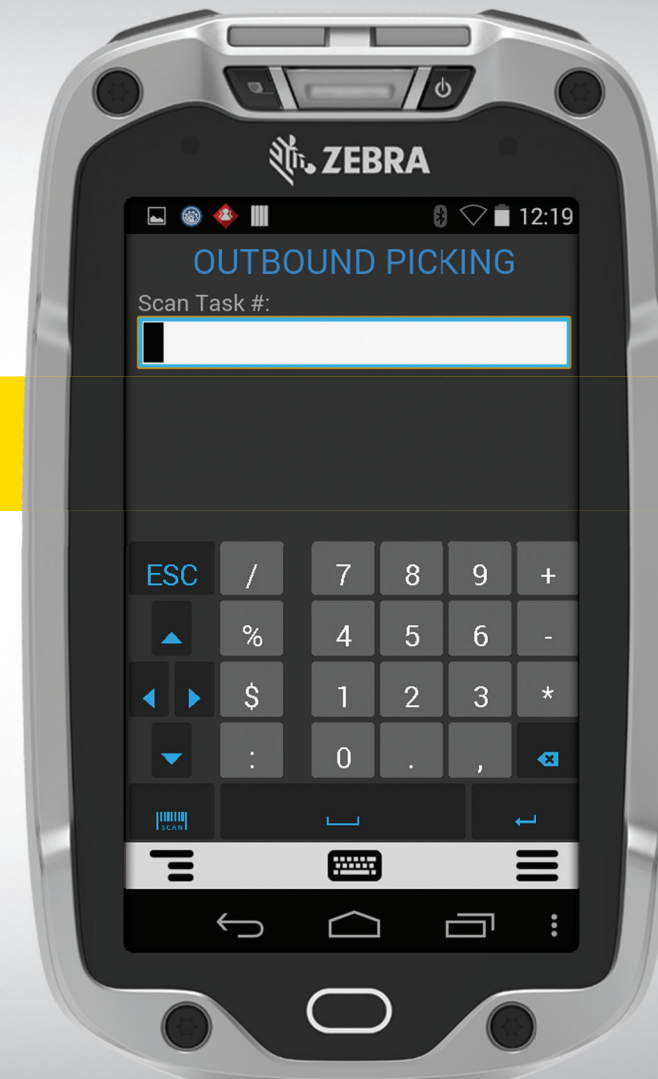

ALL TOUCH DISPLAY

TYPE FASTER THAN A TEENAGER WITH FRESH GOSSIP.

Anyone who's used a smartphone already knows how to use the TC8000's customizable virtual keyboard.

With industry-leading touchscreen technology, workers can touch, type, and interact using their finger, a stylus, or even gloved fingers. Plus, All-Touch Terminal Emulation transforms your legacy green-screen interface into an intuitive all-touch interface at the press of a button. It's warehouse innovation at your fingertips.

**LOSE THE KEYS.
GAIN THE SPEED.**

On average, employees type 40% faster and make 60% fewer errors with a virtual keyboard than they do with a standard push-button keyboard.